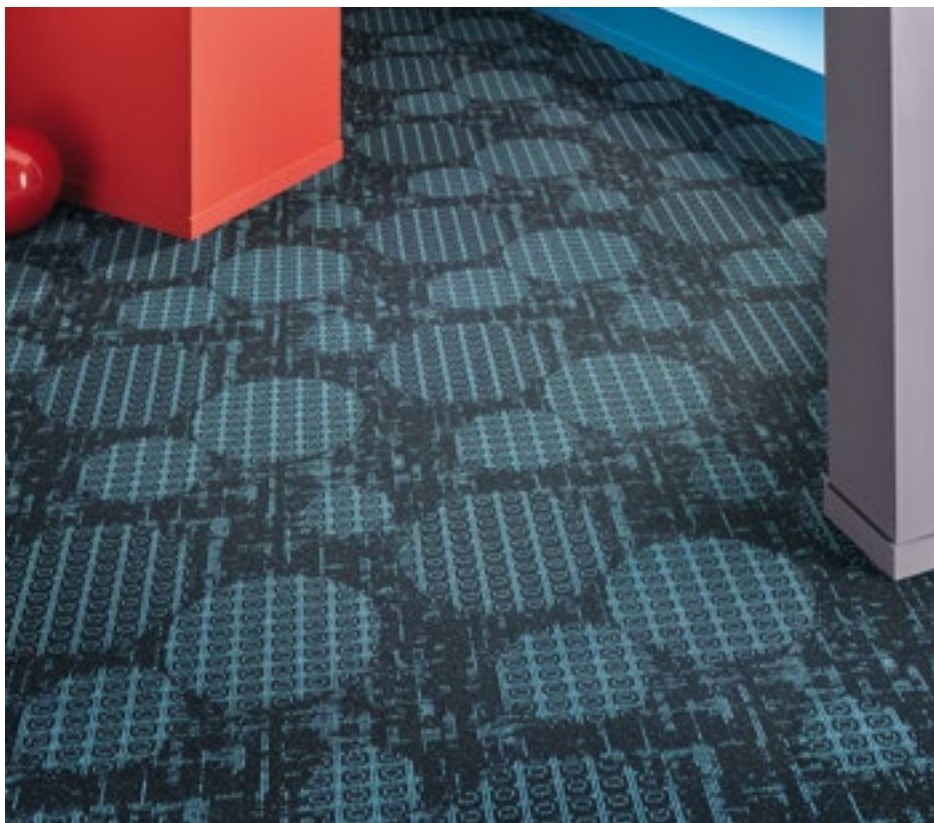

ART | Design

SUPERIOR 1051

DESIGN D1059

*Award-winning, limited
and simply unique.
Interpreted by Vorwerk.*

Superior 1051, Design D1059 | 9G01, Rapport: approx. w 80 x l 80 cm